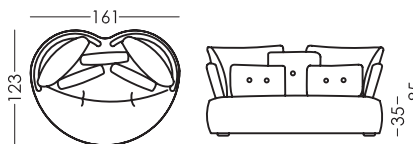

Measures

Width:	161cm
Height:	85cm
Depth:	123cm
Seat height:	35cm
Arm height:	69cm
Back height:	54cm
Depth open:	-cm

Technical information

Frame:	Wood, pine and board
Sueat suspension:	N.E.A
Back suspension:	Metal backrest support
Seat firmness:	Medium hardness touch (white)
Seat foam:	Polyurethane 35Kg + Fibre
Back cushions:	100% fibersilk fibre
Loose cushions:	Fibersilk fibre 70% + feather 30%.
Removable cover:	Backrest and cushions